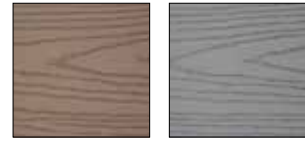

Kona® Slate Gray® Brownstone® Clay® Modena®

Terra Collection

Sedona® Tahoe®

DECK PRODUCTS	Square Shouldered Lengths			Grooved Lengths		
	12'	16'	20'	12'	16'	20'
All Deck Boards 1" x 5 1/2"						
Arbor, Harvest, & Terra Collections	•	•	•			
XLM Natural & Tropical Collections			•	•	•	•
Fascia 1/2" x 11 3/4"	•					
Riser 1/2" x 7.25"	•					

OUTDOOR LIVING PRODUCTS	Dimensions	Color Options
In-Deck Storage Hardware Kit	6' x 30" x 22"	Titanium & Bronze
Bench Hardware Kit	6' x 21" x 7"	Titanium & Bronze
Planter Hardware Kit	31" x 31" x 28"	Titanium & Bronze

CONCEALoc® XLM Collections Only	Contents	Coverage
Retail Cartons	175 Fasteners 184 Screws Drive Bit	100 sq. ft.
Gun Pail	900 Fasteners with collated pneumatic screws	500 sq. ft.
Bulk Bucket	1,750 Fasteners	1,000 sq. ft.

AZEK PORCH

PORCH PRODUCTS	Lengths		
All Porch Boards 1" x 3 1/8"	10'	12'	16'
Brownstone	•	•	•
Slate Gray	•	•	•
Morado®		•	•
Silver Oak®		•	•
Oyster®		•	•