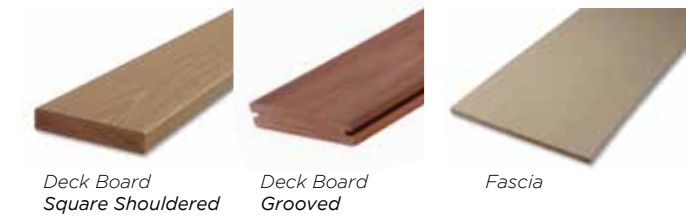

Deck Board Square Shouldered Deck Board Grooved Fascia