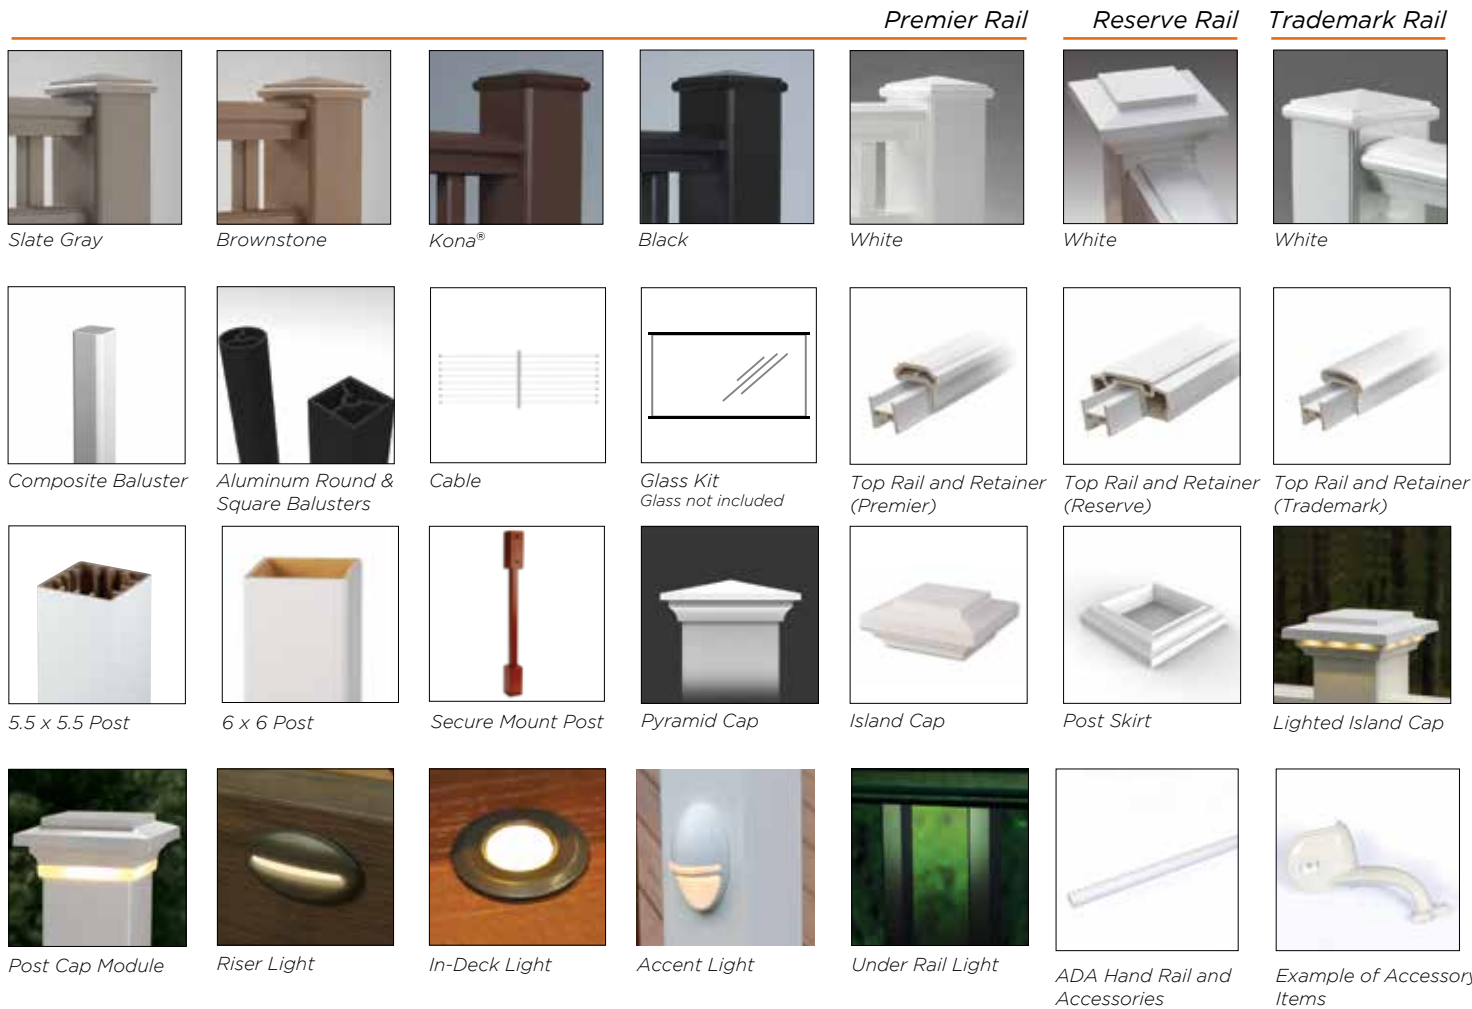

PREMIER RAIL Available in White, Black, Brownstone, Slate Gray, Kona®	LENGTHS		
	6'	8'	10'*
Rail Pack	•	•	•
Custom Rail Pack	•	•	•
36" and 42" Straight Rail Kits (White Only)	•	•	•

* Only available in white and black

TRADEMARK RAIL Available in White	LENGTH		
	6'	8'	10'
Rail Pack	•	•	•
Custom Rail Pack	•	•	•
36" and 42" Straight Rail Kits	•	•	•

RESERVE RAIL KITS Available in White	LENGTHS				
	6'	8'	10'	12'	16'
Sub-Rail Pack	•	•	•		
5 1/2" Top Rail	•	•	•	•	•

POST SLEEVES	LENGTHS			
	39"	54"	108"	144"
5.5 x 5.5 Post Sleeve - White	•	•		•
5.5 x 5.5 Post Sleeve - Black	•	•		•
5.5 x 5.5 Post Sleeve - Brownstone	•	•		•
5.5 x 5.5 Post Sleeve - Slate Gray	•	•		•
5.5 x 5.5 Post Sleeve - Kona®	•	•		•
4 x 4 Post Sleeve - White	•			
6 x 6 Post Sleeve - White			•	

ACCESSORIES	COLORS				
	White	Black	Brownstone	Slate Gray	Kona®
4 x 4 Post Skirt	•				
5.5 x 5.5 Pyramid Cap	•	•	•	•	•
5.5 x 5.5 Island Cap	•	•	•	•	•
5.5 x 5.5 Post Skirt - 1 Pc	•	•	•	•	•
6 x 6 Island Cap	•				
6 x 6 Post Skirt - 2 Pc	•				
5.5 x 5.5 Lighted Island Cap	•	•	•	•	•

ALUMINUM BALUSTERS (20/Pack)
42" - Straight
42" - Stair
36" - Straight
36" - Stair

BALUSTERS* (18/pack)	LENGTHS	
	36"	42"
White	•	•
Black	•	•
Brownstone	•	•
Slate Gray	•	•
Kona®	•	•
Reserve White	•	•

CABLERAIL
100' Stainless Steel Cable
500' Stainless Steel Cable
36" Hardware Kit
42" Hardware Kit
36" Intermediate Baluster
42" Intermediate Baluster
36" Stair Intermediate Baluster
42" Stair Intermediate Baluster
Accessory Kit
Cable Cutters
Protector Sleeves (Pack of 20)

GLASS	COLORS	
	White	Black
6' Glass Channel	•	•

HARDWARE
Universal Hardware Kit
Baluster Fastener Kit

LIGHTING ACCESSORIES
5.5" LED Post Cap Light
Riser Light
Accent Light
In-Deck Light
Under-Rail Light
Transformer (12V, 100W)
100 Ft Wire 16/2
Wire Guides

ADA HANDRAIL & ACCESSORIES All AZEK Rail Profiles
1.5" Dia. Straight Rail, 104" Length
Handrail Bracket
Straight Joiner
Adjustable Joiner
Straight Wall Return
Post Return
90 Degree Corner
90 Degree Inside Corner Bracket
Wall Return with Cover Plate
Joint Rings
End Loop
Rail End Caps

SECURE MOUNT POST
4" Post
6" Post Attachment
Deck Mounting Kit

GATE HARDWARE KITS Premier & Trademark Rail	Height
	36"
Single White	•
Single Black	•

Please visit www.AZEK.com for more detailed product and installation information prior to purchase. All photos contained in this brochure are for display purposes only and not for the purpose of validating the suitability or safety of any particular installation or application of the product. Always consult AZEK's Installation Instructions as well as local building codes to ensure proper installation.