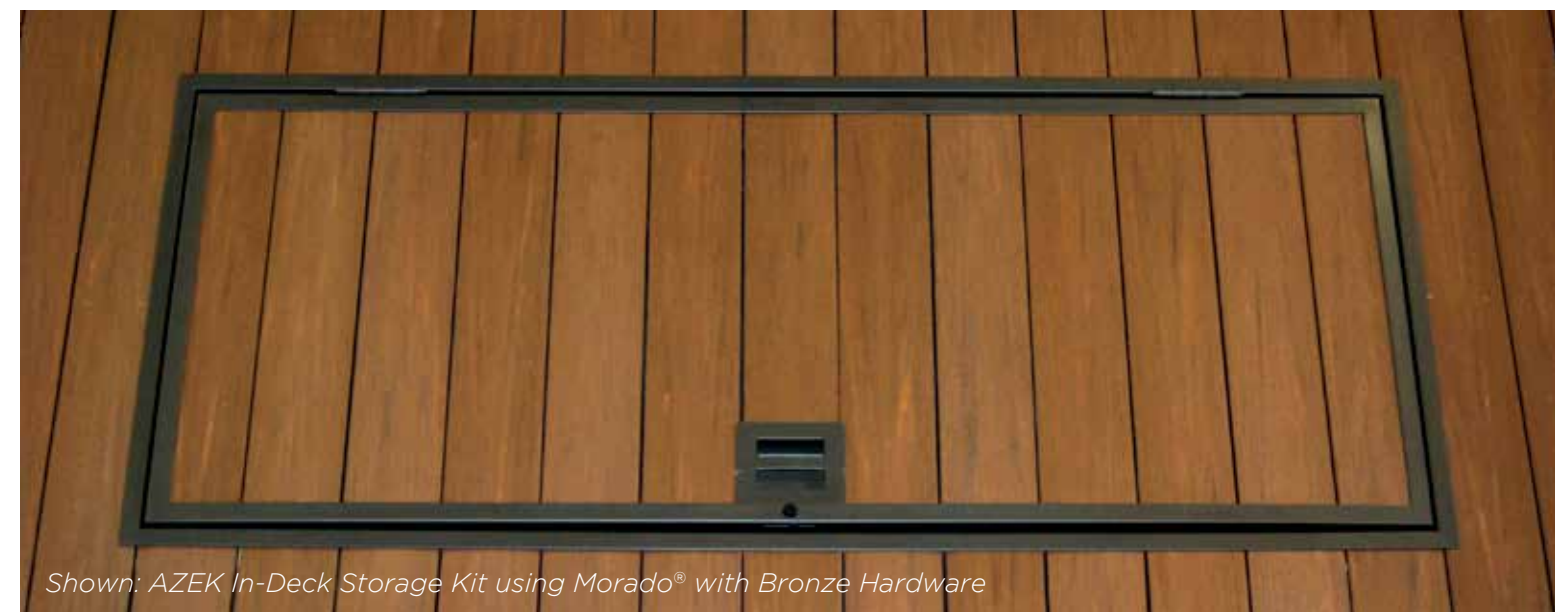

Outdoor Living Solutions

AZEK In-Deck Storage Kit

Are you tired of trying to find a place to safely store furniture cushions, umbrellas or other deck items? The AZEK In-Deck Storage Kit is the perfect way to lose the unattractive deck storage boxes and reclaim the deck space to expand your outdoor living area. This functional, attractive and concealed storage solution is a creative and integrated way to use space on your AZEK Deck.

Measuring just over 6 ft. long and holding 17.5 cubic feet of storage space, the AZEK In-Deck Storage Unit has been designed with safety in mind. The gas-assist hinges make lifting the lid easy and the locking mechanism can only be engaged from the outside using a key.

The kit hardware is available in two finishes: Titanium and Bronze.

AZEK.com

*Shown: AZEK Deck in Tahoe®
AZEK Bench & Planter Kit using AZEK Deck Redland Rose®
and Tahoe® with Bronze Hardware*