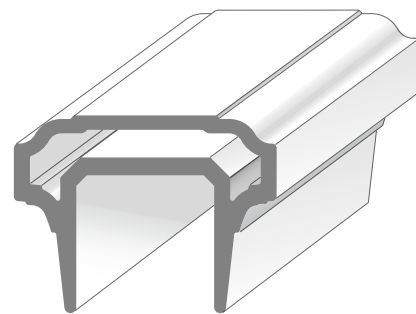

Brownstone

Slate Gray