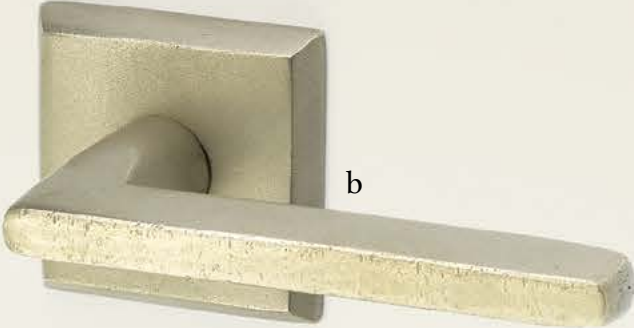

Passage & Privacy Leversets

Mix and match rustic levers, rosettes, and finishes for a bold, authentic style.