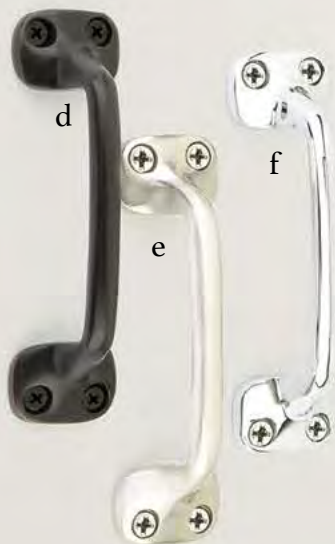

Switch Plates

- a. Colonial Switch Plate Toggle 1 Oil Rubbed Bronze
- b. Rope Switch Plate Rocker 1 Satin Nickel
- c. Colonial Switch Plate Duplex 1 Polished Brass - Lifetime

Push Plates

- g. Modern Push Plate Satin Nickel
- h. Knoxville Push Plate French Antique
- i. Lost Wax Cast Bronze Push Plate Medium Bronze

Window Utility Pulls

- d. Window Utility Pull Oil Rubbed Bronze
- e. Window Utility Pull Satin Nickel
- f. Window Utility Pull Polished Chrome