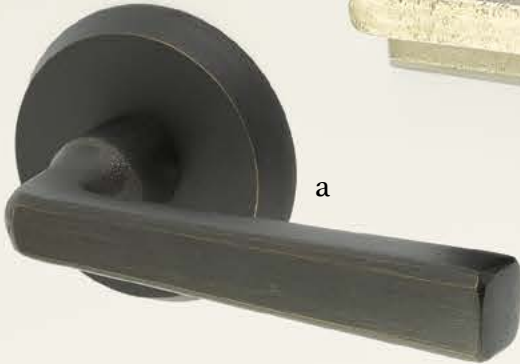

Passage & Privacy Leversets

Mix and match rustic levers, rosettes, and finishes for a bold, authentic style.