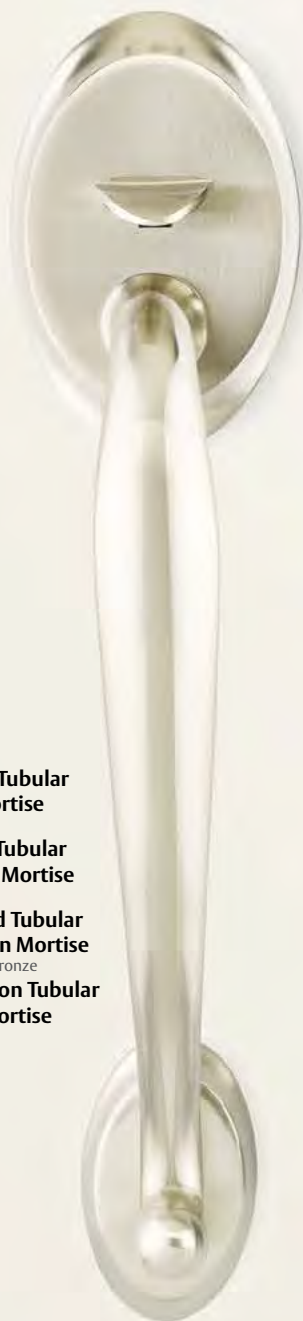

**b. Marietta Tubular
Memphis Mortise**
Flat Black

**c. Richmond Tubular
Charleston Mortise**
Oil Rubbed Bronze

**d. Wilmington Tubular
Albany Mortise**
Satin Nickel

**a. Saratoga Tubular
Salem Mortise**
Satin Nickel