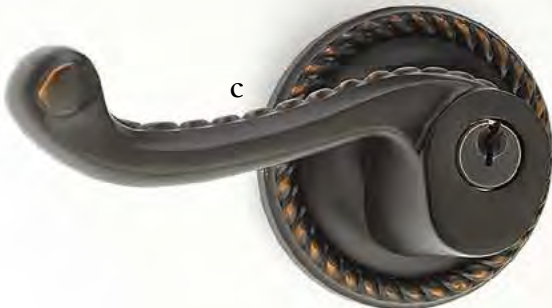

# Deadbolts

**Knoxville  
Deadbolt**  
Oil Rubbed Bronze

**Rope  
Deadbolt**  
Pewter

**Rope  
Deadbolt**  
French Antique

a

b

c

d

**Victoria Non-Keyed Sideplate**  
7-3/4" Overall with Victoria Knob French Antique