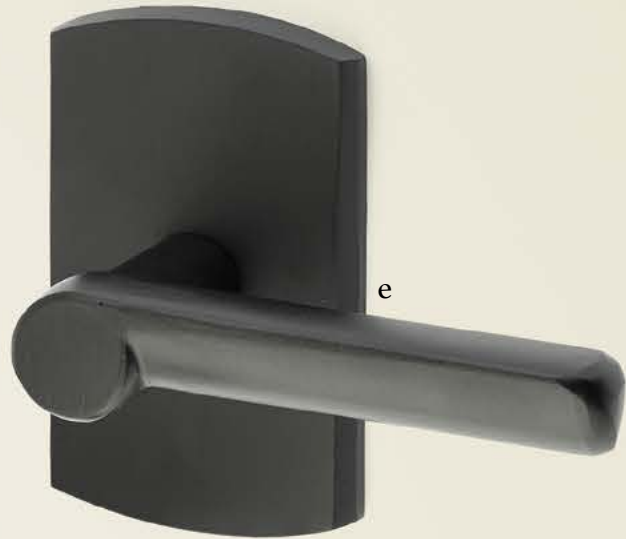

c

d

e

c. Durango Lever
with #1 Rosette Medium Bronze

d. Teton Lever
with #6 Rosette Medium Bronze

e. Aurora Lever
with #4 Rosette Flat Black Patina

f. Montrose Lever
with #3 Rosette Tumbled White Bronze

g. Yuma Lever
with #4 Rosette Medium Bronze

h. Cody Lever
with #2 Rosette Medium Bronze

f

g

h