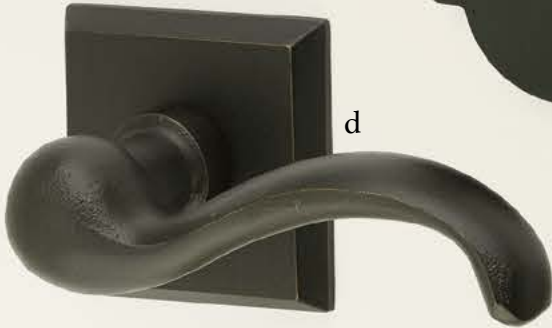

c

d

e

c. Durango Lever
with #1 Rosette Medium Bronze

d. Teton Lever
with #6 Rosette Medium Bronze

e. Aurora Lever
with #4 Rosette Flat Black Patina

f. Montrose Lever
with #3 Rosette Tumbled White Bronze

g. Yuma Lever
with #4 Rosette Medium Bronze

h. Cody Lever
with #2 Rosette Medium Bronze

f

g

h