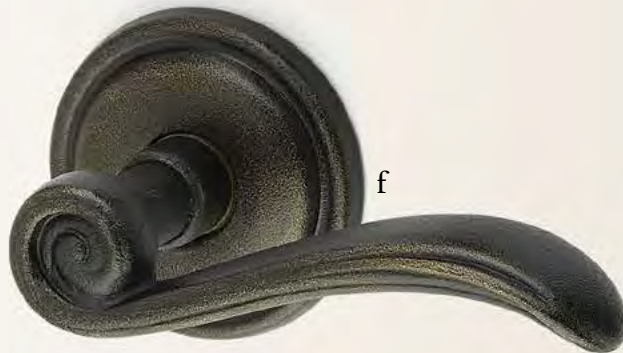

b

c

b. Octagon Lever
with #15 Rosette Flat Black

d

d. Padua Lever
with #11 Rosette Flat Black

e

f

g