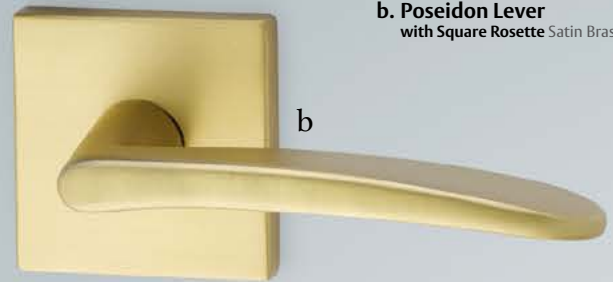

# Sideplate Locksets

Strong lines with soft edges that capture a true contemporary look. Emttek sideplate locks are available in both keyed and non-keyed functions.

**Modern Non-Keyed**  
9" Overall with Bern Knob  
Polished Chrome

**Modern Keyed**  
5-1/2" C-to-C with Geneva Lever  
Satin Nickel

**Modern Keyed**  
3-5/8" C-to-C with Round Knob  
Flat Black

**Modern Non-Keyed**  
7" Overall with Helios Lever  
Oil Rubbed Bronze

AS SEEN IN  
ARCHITECTURAL DIGEST

## Stretto Narrow Trim Locksets

Design with bold energy.

*Left*  
**Modern Rectangular  
Non-Keyed**  
2" x 10" with Modern Disc Crystal Knob  
Oil Rubbed Bronze

*Right*  
**Modern Rectangular  
Non-Keyed**  
1-1/2" x 11" with Helios Lever  
Satin Nickel

# Passage & Privacy Leversets

No predetermined combination of levers, rosettes, and finishes. We let you define your own style.

**a. Geneva Lever**  
with Square Rosette Oil Rubbed Bronze  
**b. Poseidon Lever**  
with Square Rosette Satin Brass