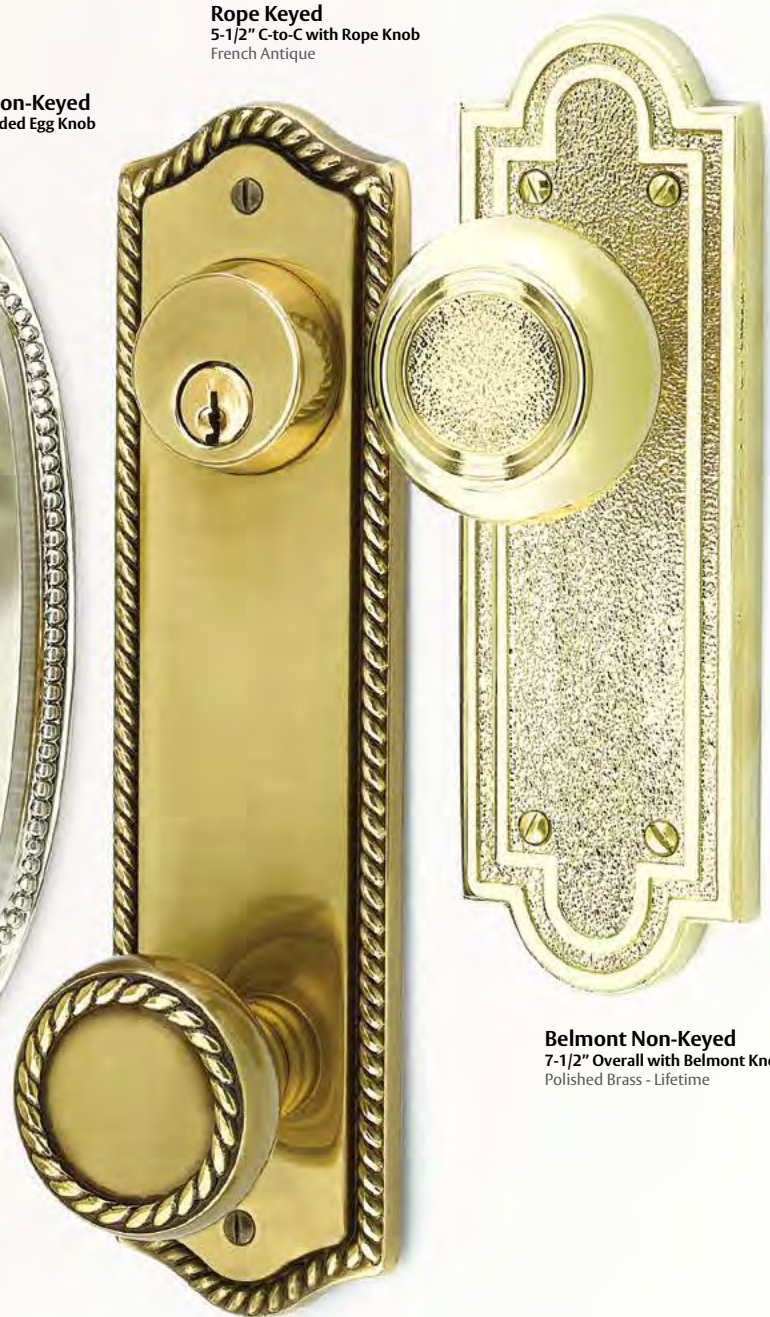

# Sideplate Locksets

Decorated styles with Victorian and Colonial influences.  
Emtek sideplate locks are available in both keyed and non-keyed functions.

**Victoria Keyed**  
3-5/8" C-to-C with Victoria Knob  
Oil Rubbed Bronze

**Oval Beaded Non-Keyed**  
7" Overall with Beaded Egg Knob  
Satin Nickel

**Rope Keyed**  
5-1/2" C-to-C with Rope Knob  
French Antique

**Belmont Non-Keyed**  
7-1/2" Overall with Belmont Knob  
Polished Brass - Lifetime