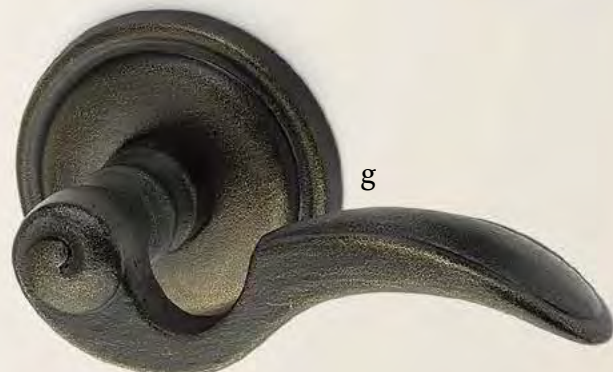

b

c

b. Octagon Lever
with #15 Rosette Flat Black

d

d. Padua Lever
with #11 Rosette Flat Black

e

f

g