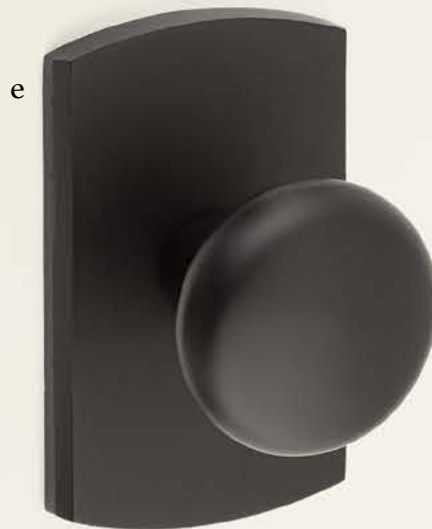

Passage & Privacy Knobsets

Pair your own combination of rustic knobs and rosettes for one-of-a-kind style.

- **a. Round Knob**
  with #6 Rosette Medium Bronze
- **b. Bronze Egg Knob**
  with #3 Rosette Medium Bronze
- **c. Providence Crystal Knob**
  with #3 Rosette Tumbled White Bronze
- **d. Old Town Crystal Knob**
  with #1 Rosette Tumbled White Bronze
- **e. Winchester Knob**
  with #4 Rosette Flat Black Patina
- **f. Butte Knob**
  with #2 Rosette Flat Black Patina