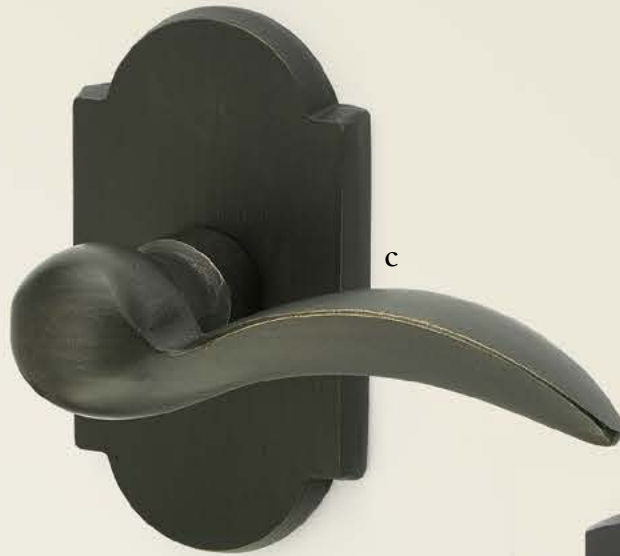

c

d

e

c. Durango Lever
with #1 Rosette Medium Bronze

d. Teton Lever
with #6 Rosette Medium Bronze

e. Aurora Lever
with #4 Rosette Flat Black Patina

f. Montrose Lever
with #3 Rosette Tumbled White Bronze

g. Yuma Lever
with #4 Rosette Medium Bronze

h. Cody Lever
with #2 Rosette Medium Bronze

f

g

h