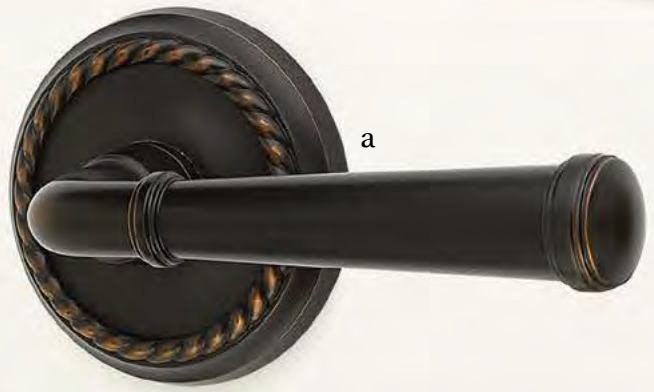

Passage & Privacy Leversets

Levers with beautiful detailing, perfect for a home with heritage.