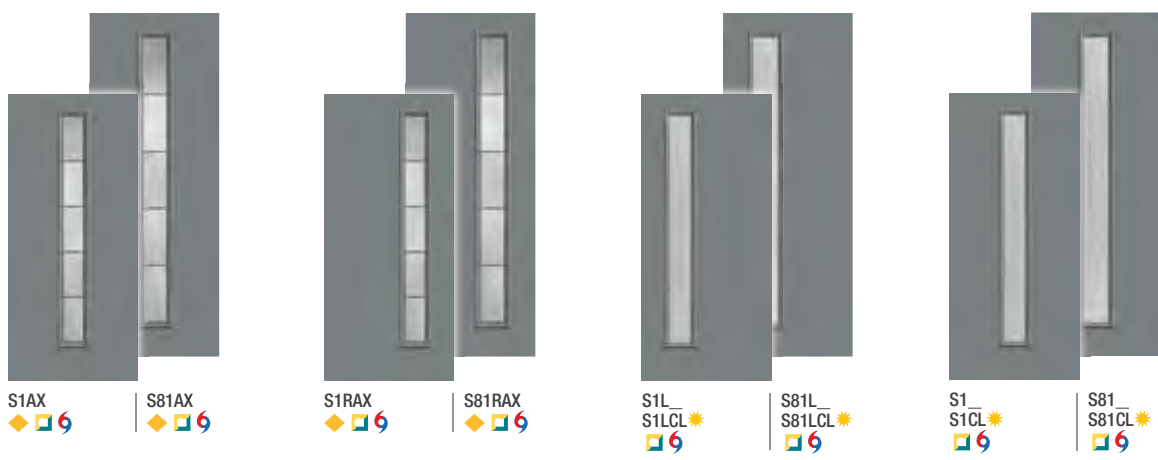

Privacy & Textured Glass Options

Add the code to the blank in the style number for the desired door and glass combination. For details on glass options, see page 234.

XE = Satin Etch Glass XJ = Chinchilla Glass XN = Granite Glass
 XC = Chord Glass XR = Rainglass