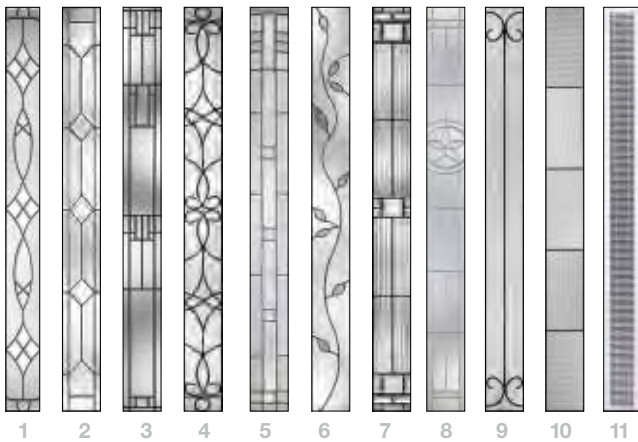

Decorative Glass

Available for Línea.