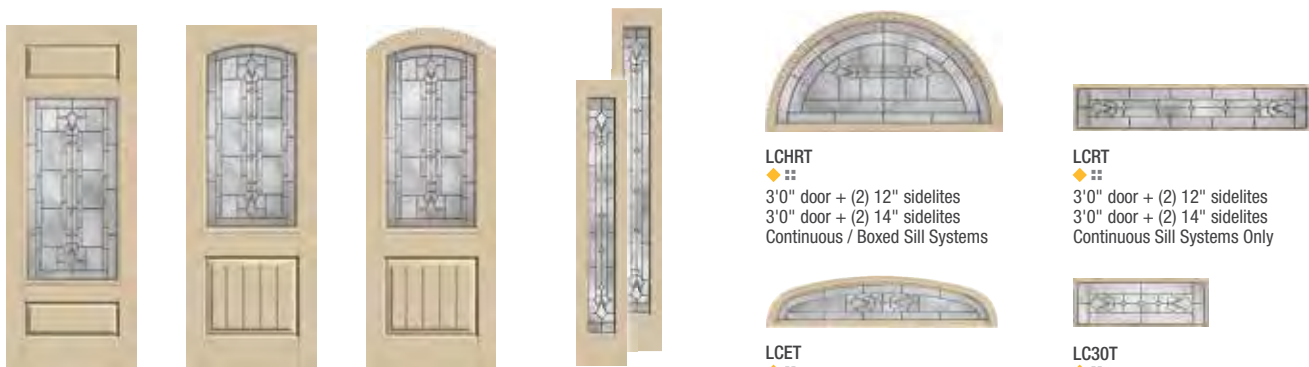

CCV803022 ◆ ■■ 3'0" x 8'0"	CCV820532 ◆ ■■ 3'0" x 8'0"	CCV820532A ◆ ■■ 3'0" x 8'0"	CCV3412SL ▲ ◆ ◆ ◆ 12" x 6'8" 14" x 6'8"	CCV8102SL ▲ ◆ ◆ ◆ 12" x 8'0" 14" x 8'0"	LCVRT ◆ ■■ 3'0" door + (2) 12" sidelites 3'0" door + (2) 14" sidelites Continuous / Boxed Sill Systems	LCRT ◆ ■■ 3'0" door + (2) 12" sidelites 3'0" door + (2) 14" sidelites Continuous Sill Systems Only	LCET ◆ ■■ 3'0" door + (2) 12" sidelites 3'0" door + (2) 14" sidelites Continuous Sill Systems Only	LC30T ◆ ■■ 3'0" Door Only