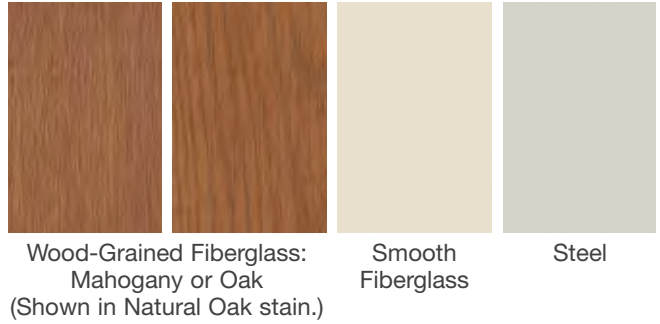

2 Choose a MATERIAL.

Each style is available in any of these material choices.

3 Select a GLASS.

Find an available glass design to complete the statement you want to make.

Privacy & Textured Glass

Available for all Pulse door styles.