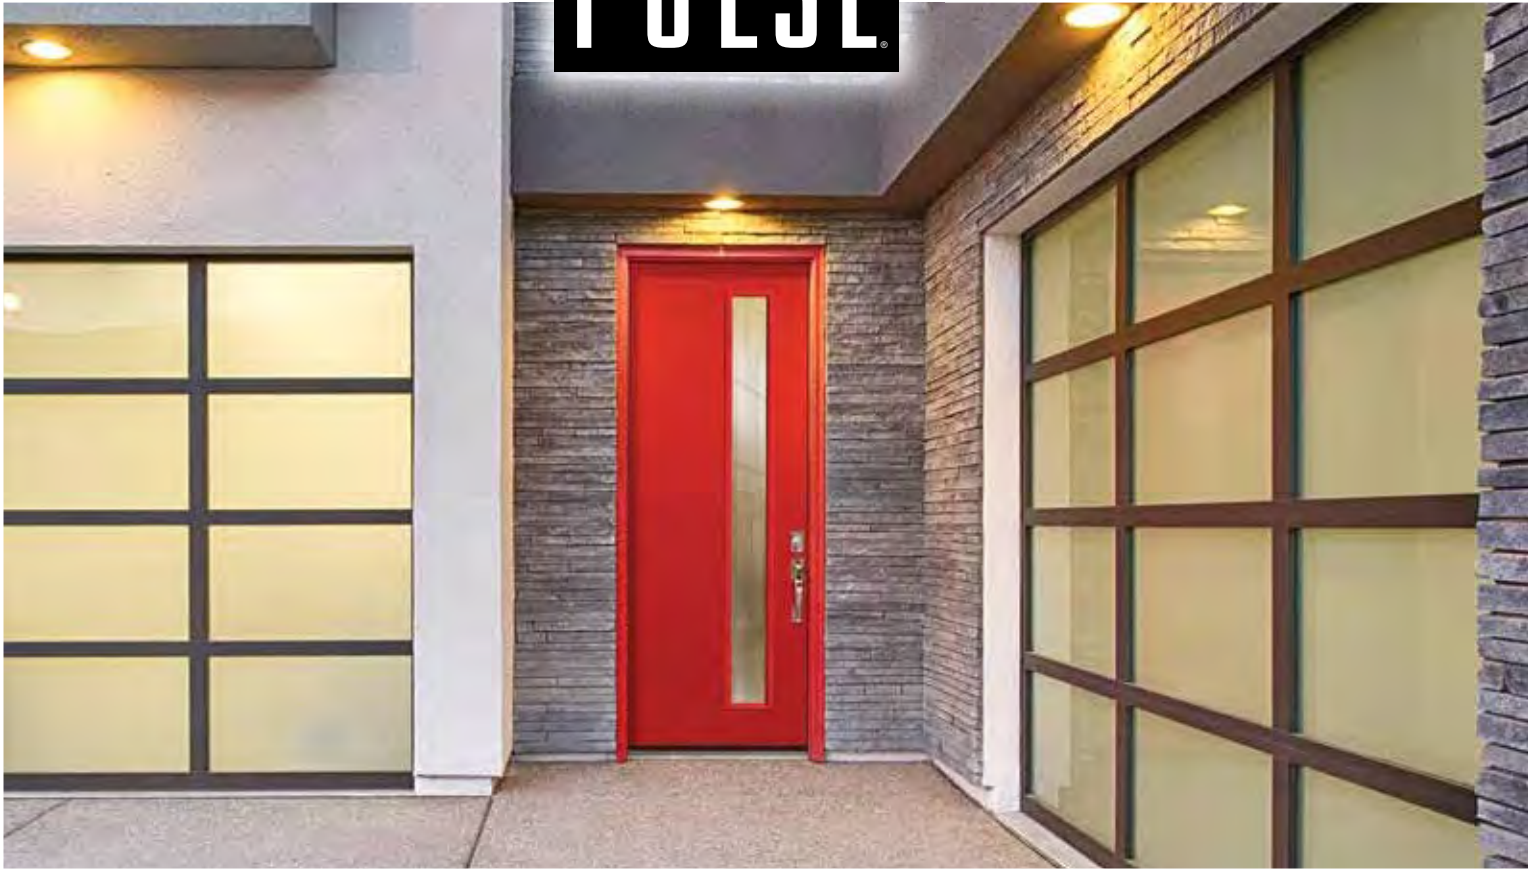

PULSE

232

- Modern design. Upbeat living.