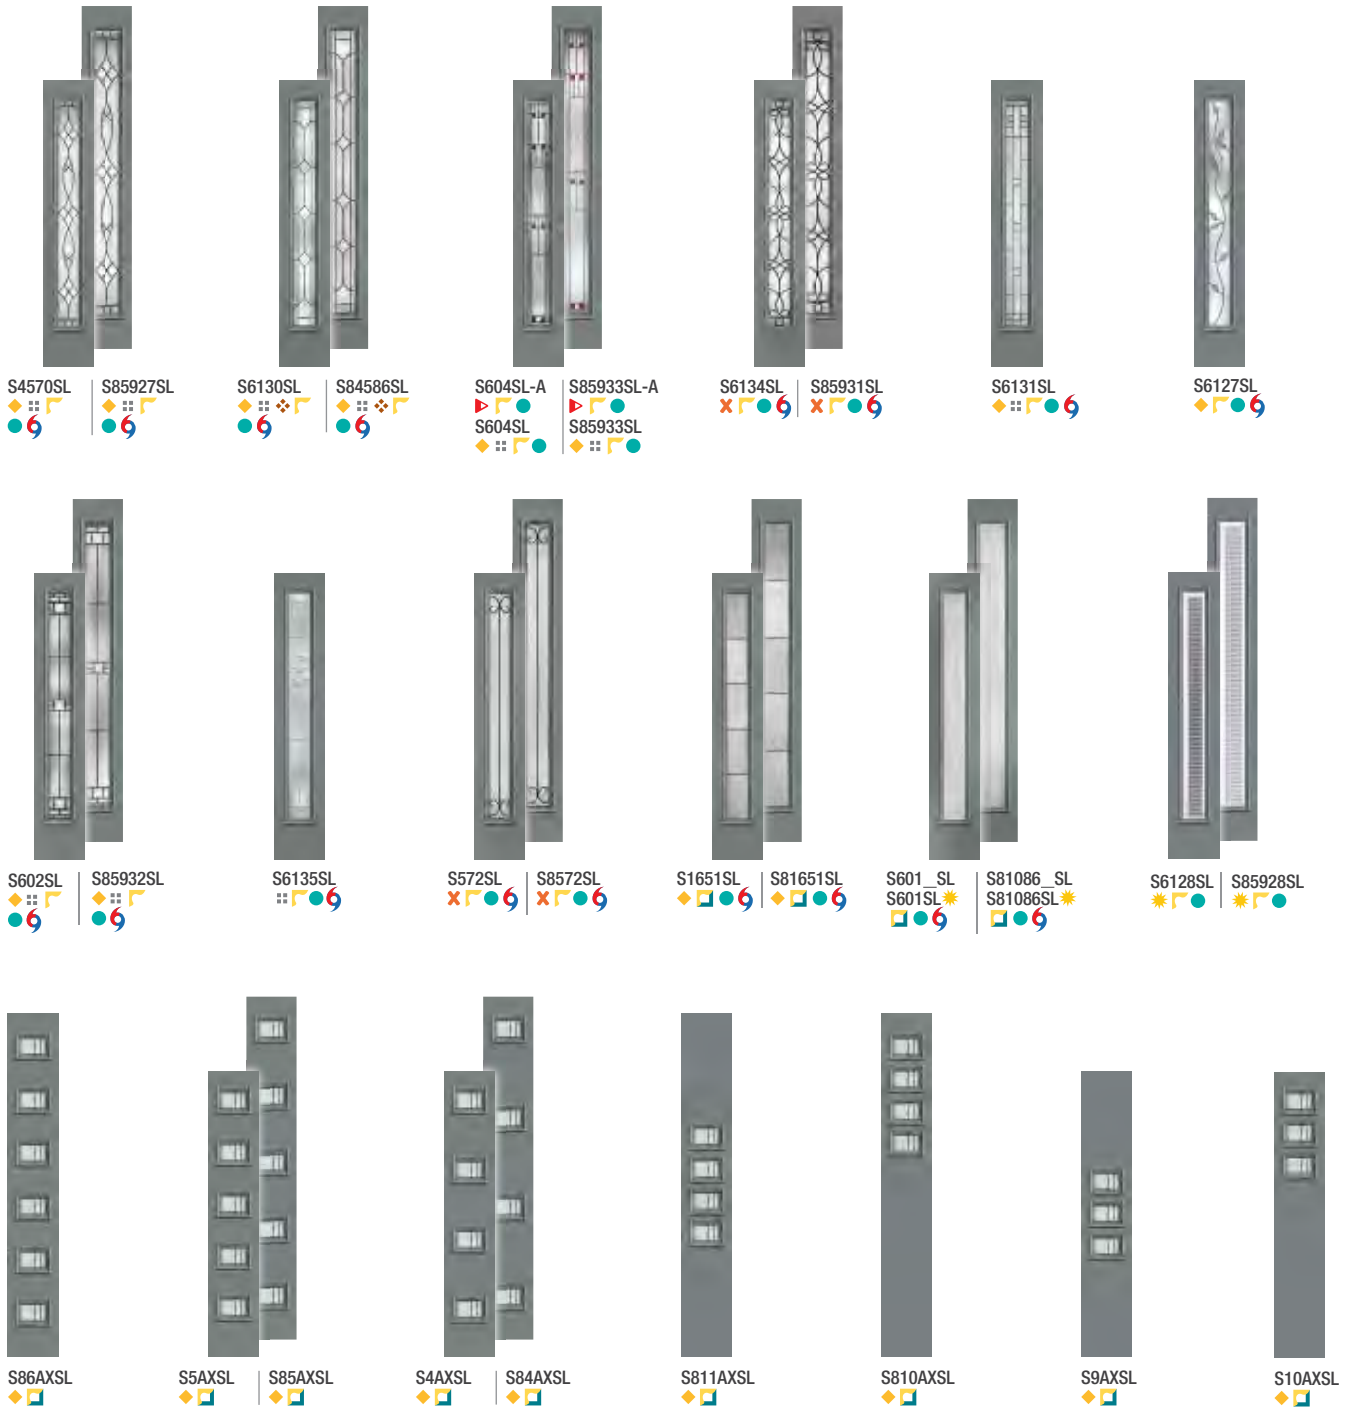

Sidelites

Note: Product images show exterior side of door.

Sidelites *Continue on next page.*

Privacy & Textured Glass Options

Add the code to the blank in the style number for the desired door and glass combination. For details on glass options, see page 234.