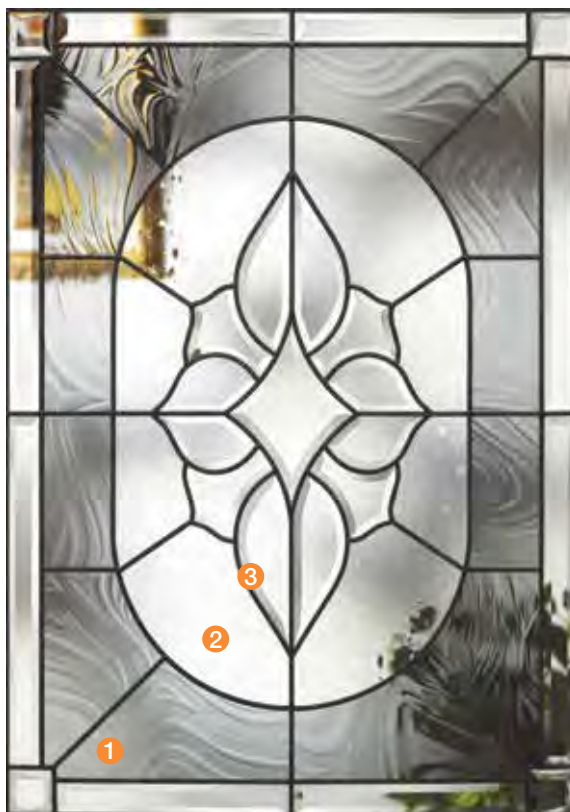

Black Nickel