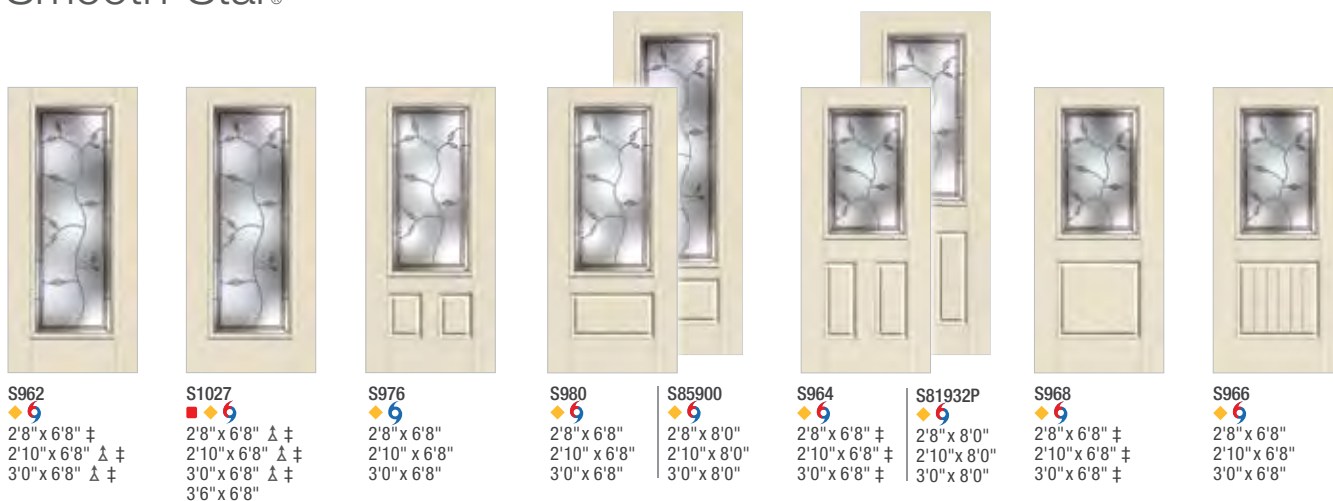

Smooth-Star®