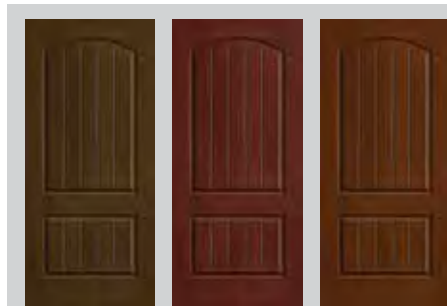

Finish Options

Classic-Craft Rustic entryways can be stained or painted any color.

WBDR / HVHZ Options: Look for this icon to find door styles that can be configured for WBDR or HVHZ.**

Fire-rated options available on solid-panel doors. See pages 227–231.

Tru-Defense. Warranty Rider eligible when properly assembled and installed with all Therma-Tru specified system components, in accordance with the Rider.