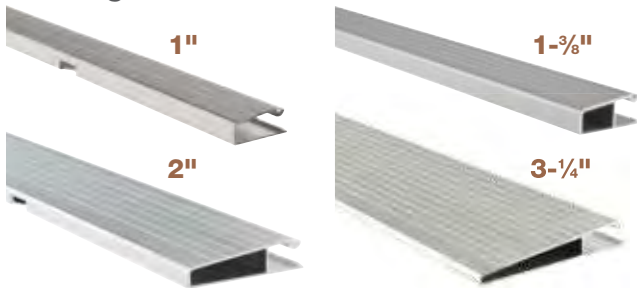

Sills

Allow for a tight seal to help block wind-driven moisture infiltration at the bottom of the door. Available in a variety of materials with features to meet the needs of different climates and exposures. Ask your Therma-Tru seller for a complete list of options.

Inswing Options

Composite Adjustable Sill

- Thick wood-grained composite cap and nosing.
- U-shaped weather seal.

Continuous length with spread mullion capability to fill 49"–75" rough openings.*

Hardwood Adjustable Sill

- Durable hardwood cap and nosing can be stained to match door and trim.
- U-shaped weather seal.
- Adjustable flush zinc dichromate screws.

Basic Composite Adjustable Sill

- Wood-grained composite cap and nosing.
- Adjustable zinc dichromate screws with removable screw caps.

Basic Fixed Sill

- Slanted cap and nosing mates with the single-bulb bottom sweep.

Moderate Climate Sill
(For Warmer Climates)

- All-aluminum construction.
- Slanted cap.

Inswing Sill Extenders

Outswing Options

Composite Outswing Sill

- Thick wood-grained composite cap and nosing.
- Integrated weatherstrip.

Aluminum Sill with Thermal Break

- All-aluminum construction.
- Integrated weatherstrip.
- Also available without thermal break.

Coastal Sill (For Coastal Regions)

- All-aluminum construction.
- Extra-high cap profile.
- Integrated weatherstrip.
- Helps meet code requirements in HVHZ coastal regions.