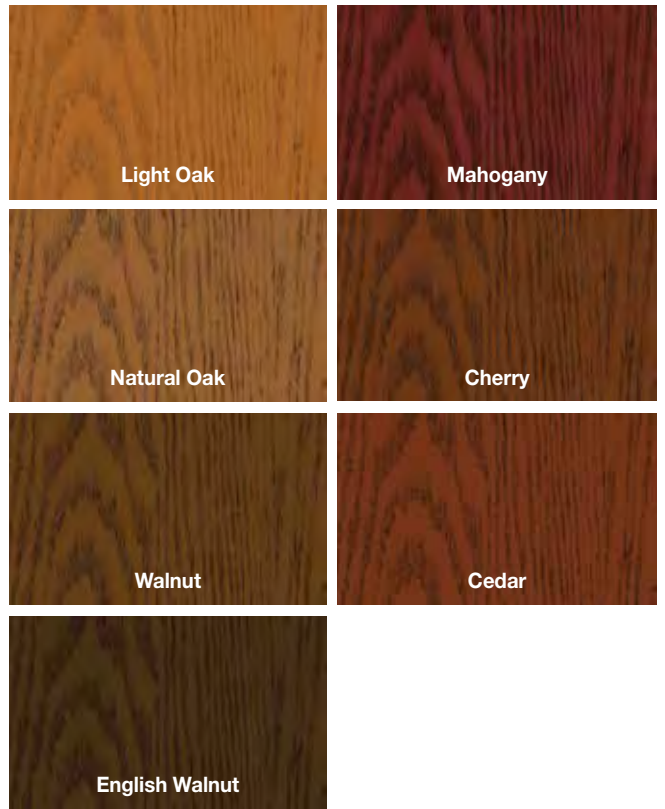

Classic-Craft® Oak Collection™