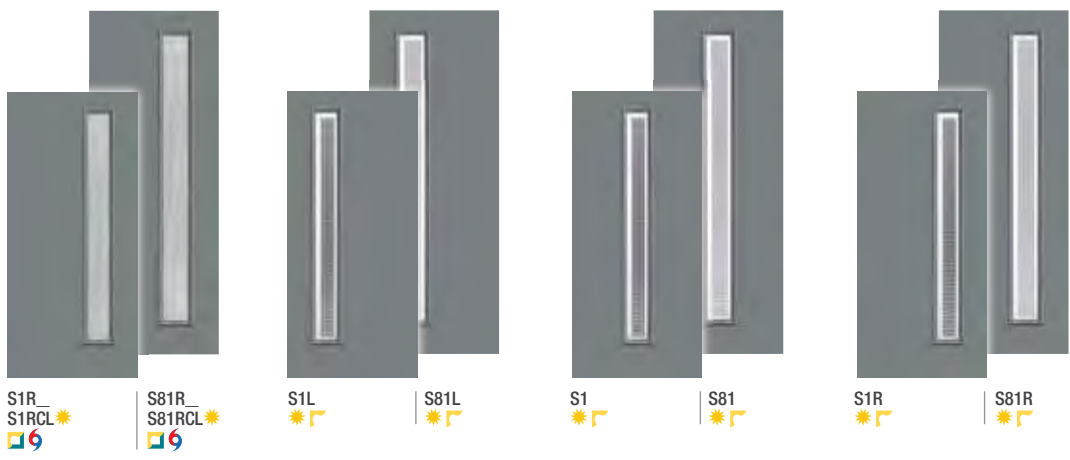

Privacy & Textured Glass Options

Add the code to the blank in the style number for the desired door and glass combination. For details on glass options, see page 234.

XE = Satin Etch Glass XJ = Chinchilla Glass XN = Granite Glass
 XC = Chord Glass XR = Rainglass