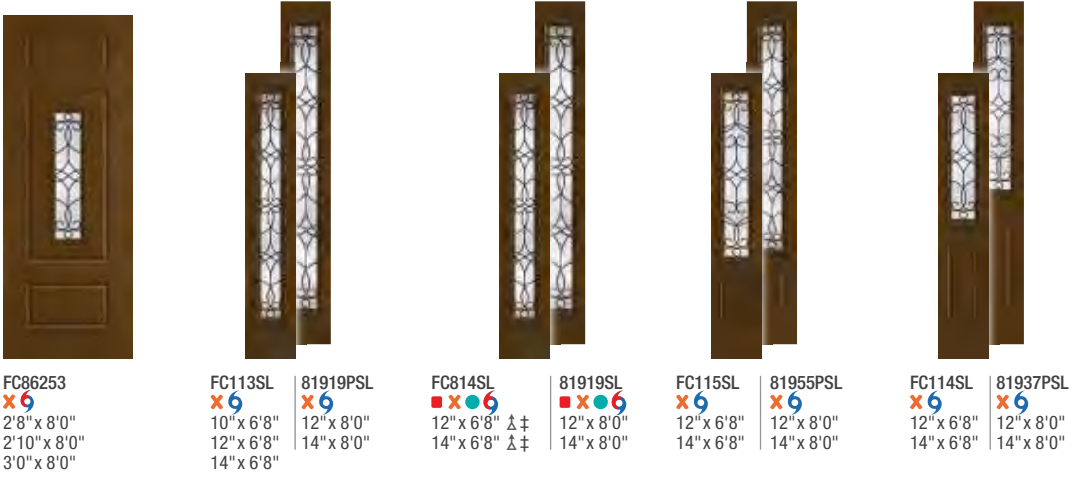

Key

- No Stile Lines
- X Wrought Iron (1W)
- Vented Sidelite (No Impact)
  (6'6" & 6'8" only in 12" & 14")
  (8'0" only in 14")
- 6 WBDR Options
- 6 WBDR / HVHZ Options
- Δ 6'6" Height Available
- ‡ 7'0" Height Available