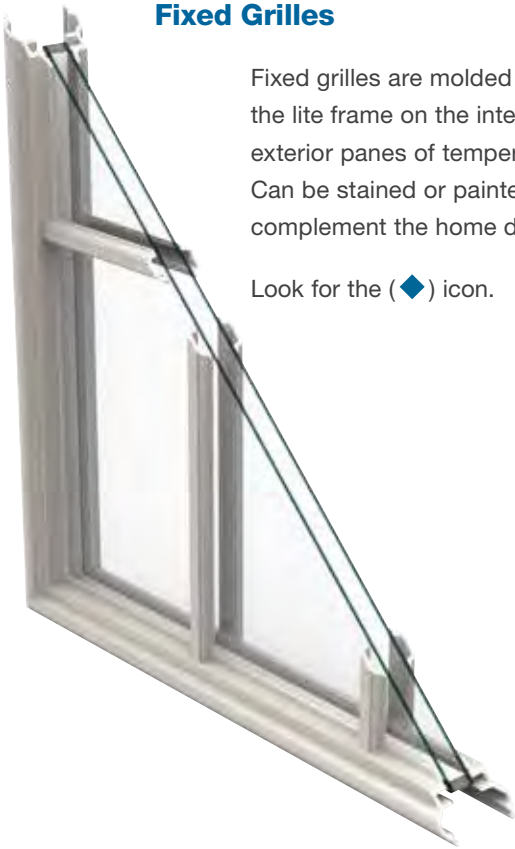

Fixed Grilles

Fixed grilles are molded as part of the lite frame on the interior and exterior panes of tempered glass. Can be stained or painted to complement the home décor.

Look for the (◆) icon.