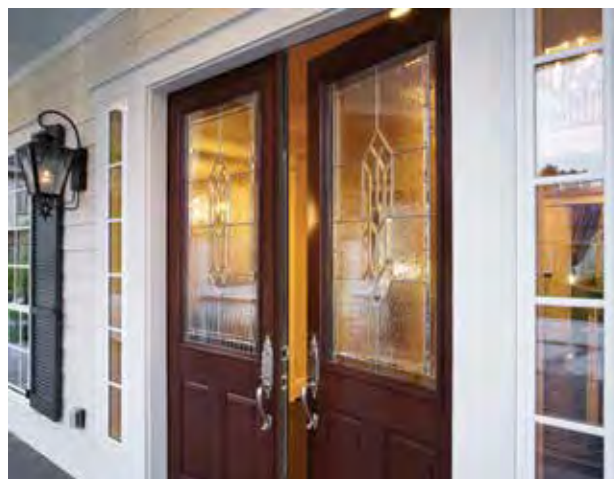

Textures Available

Stainable (Shown in Natural Oak stain.)

Aluminum

SAME-DAY STAIN

Finish with the same stain as the doors. Kit available in seven finish colors on pages 264–265.

Note: Finish colors may vary from an actual application due to fluctuations in finishing or printing. See page 273 for important product details that may help with your purchase decision.

Bottom: Classic-Craft Rustic Collection, Provincial Glass, Doors – CCR804028

Key

Tru-Defense Eligible