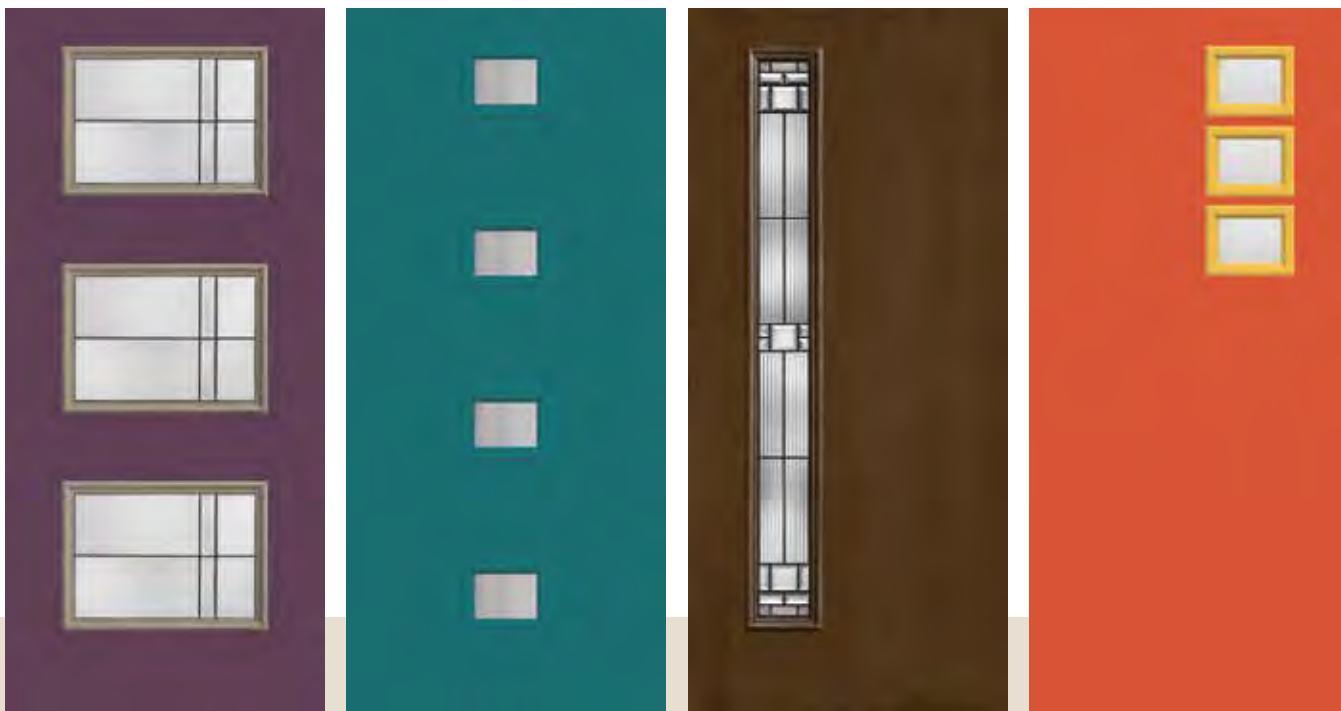

It's your decision, by design.

Pulse is geometry with energy. Designed to be fun and easy to mix and match with sleek, flush door and sidelite styles, you can create a modern entrance without missing a beat. Explore all the possible combinations at www.thermatru.com/pulse. Mix and match to get the style numbers needed to order. Turn the page for a glimpse of available styles and sizes.

The creativity is unlimited. Stain or paint the entrance any color.

These doors and sidelites come ready to stain or paint. So there's no limit to the creativity you can use when it comes to finishing touches.

Fiberglass

Steel

WBDR / HVHZ Options: Look for this icon to find door styles that can be configured for WBDR or HVHZ.*