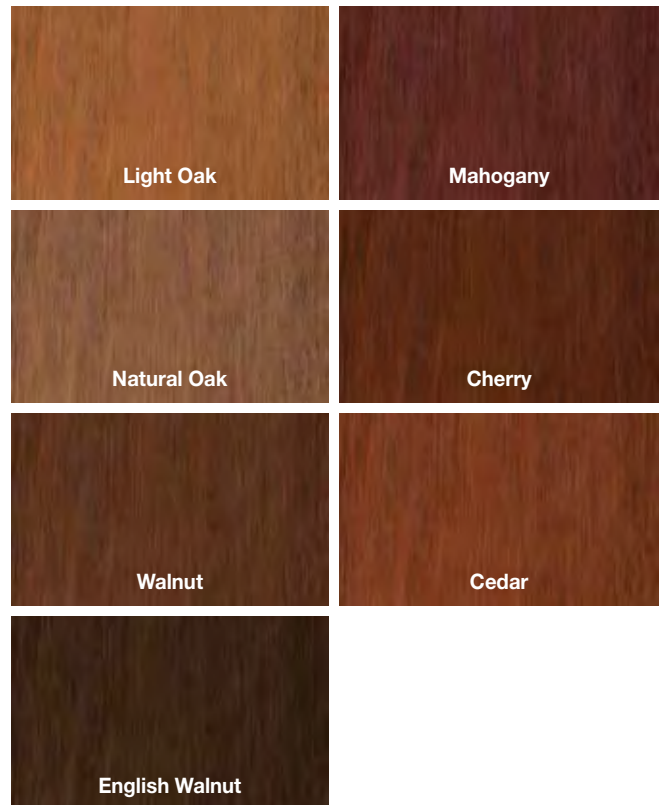

Classic-Craft® Mahogany Collection™

Note: Finish colors may vary from an actual application due to fluctuations in finishing or printing. See page 273 for important product details that may help with your purchase decision.