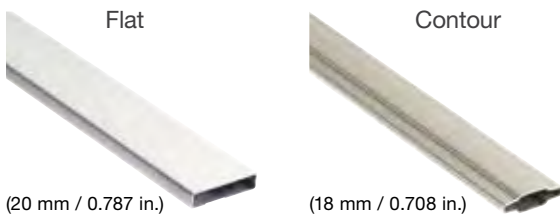

GBG Bar Options