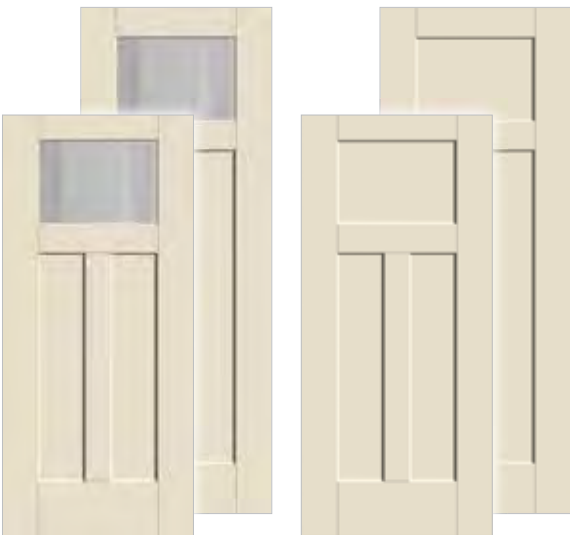

Craftsman-Lite 2-Panel
Shaker Flush-Glazed

2-Panel
Craftsman Shaker

Note: To learn more about availability, call 1-800-323-3533. See your Therma-Tru seller or visit www.thermatru.com for details on limited warranties and exclusions, Rider and ENERGY STAR qualified products.

Top: Smooth-Star, Low-E Glass with SDLs, Door – S4814, Sidelites – S4812SL