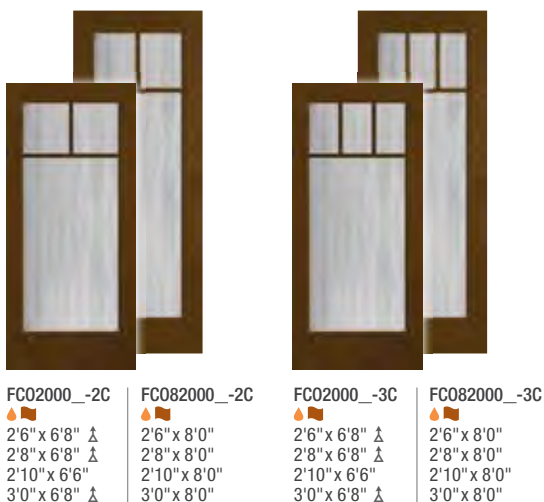

FC1207_ ▲ 2'6" x 6'8" ⚠ 2'8" x 6'8" ⚠ 2'10" x 6'6" 3'0" x 6'8" ⚠	2010_ ▲ 2'6" x 6'8" ⚠ 2'8" x 6'8" ⚠ 2'10" x 6'6" 3'0" x 6'8" ⚠	2050_ ▲ 2'6" x 6'8" ⚠ 2'8" x 6'8" ⚠ 2'10" x 6'6" 3'0" x 6'8" ⚠	2050_SL ▲ 12" x 6'8" 14" x 6'8"

FC02000_-2C ▲ 2'6" x 6'8" ⚠ 2'8" x 6'8" ⚠ 2'10" x 6'6" 3'0" x 6'8" ⚠	FC082000_-2C ▲ 2'6" x 8'0" 2'8" x 8'0" 2'10" x 8'0" 3'0" x 8'0"	FC02000_-3C ▲ 2'6" x 6'8" ⚠ 2'8" x 6'8" ⚠ 2'10" x 6'6" 3'0" x 6'8" ⚠	FC082000_-3C ▲ 2'6" x 8'0" 2'8" x 8'0" 2'10" x 8'0" 3'0" x 8'0"