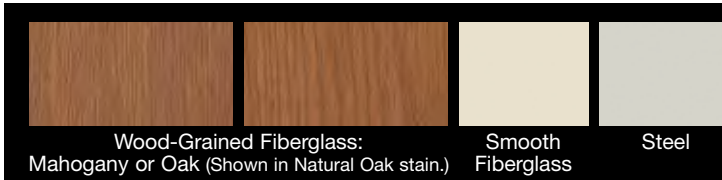

Sidelites *Continued*

Note: Product images show exterior side of door.

It's your decision, by design.

Select a look for the door and sidelites. Choose a material. Find an available glass design and frame to complete the statement. Stain or paint it any color. Explore all the possible combinations at www.thermatru.com/pulse.