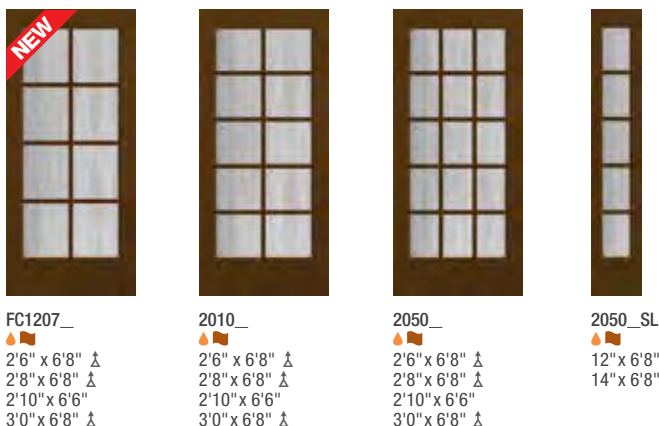

Fiber-Classic® Oak