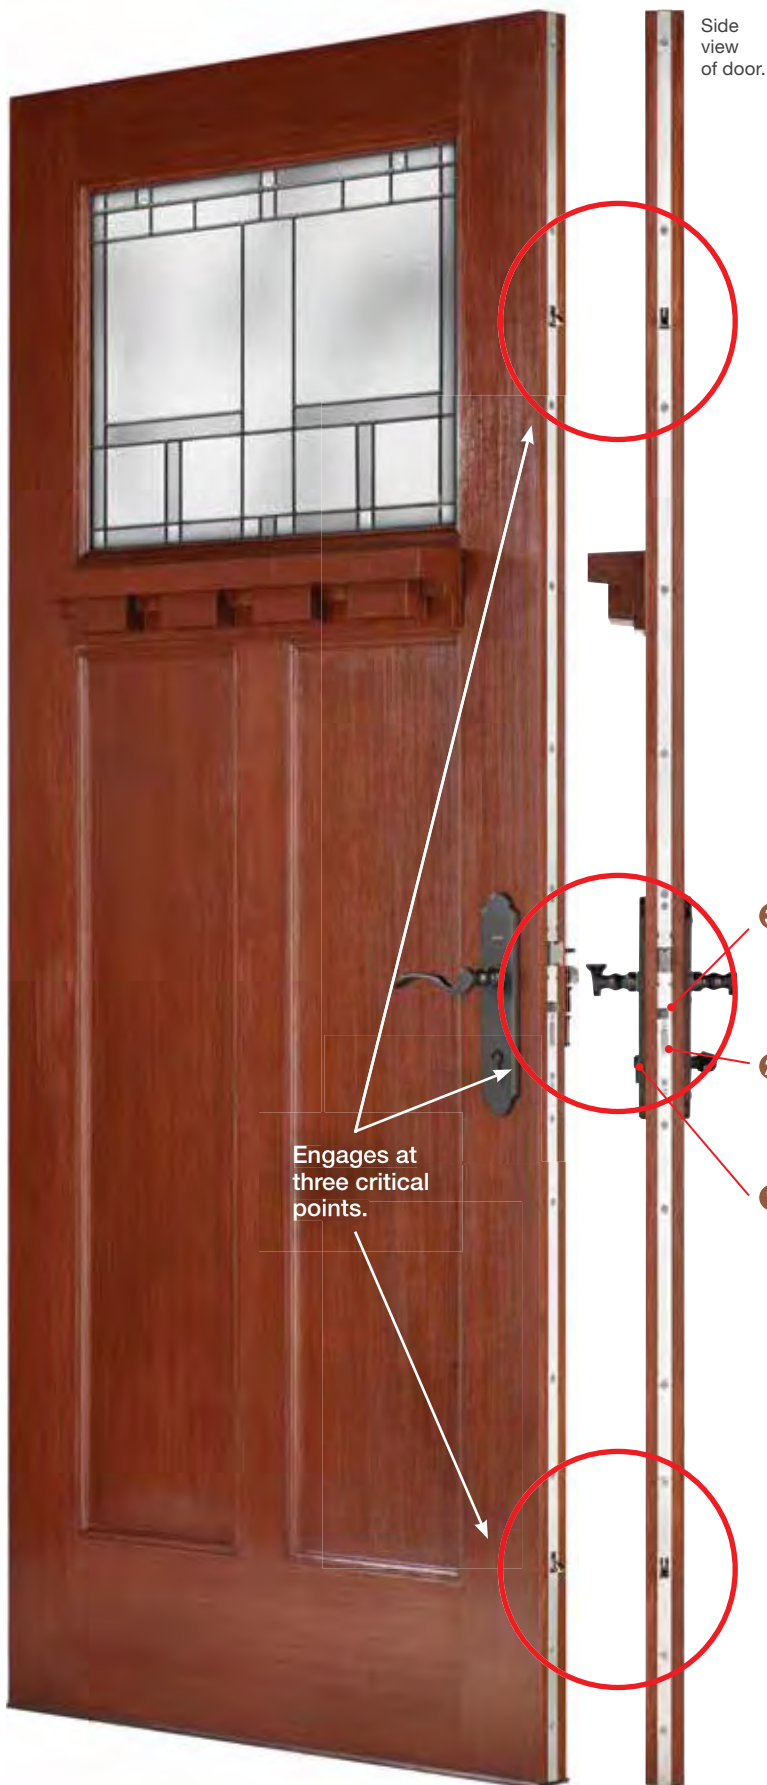

Side view of door.

Engages at three critical points.

Exterior view of door.

Lever-Style MPLS

Lever-style handlesets bring form and function together with decorative styles. A convenient upward turn of the handle is required before all three points will engage. An integrated mishandling device helps protect the door and frame from accidental damage. Features deadbolt below the handleset.

(Highly recommended for 8'0" and double fiberglass doors. Not recommended for steel doors. Strike plate packages available to meet the installation needs of various MPLS applications.)