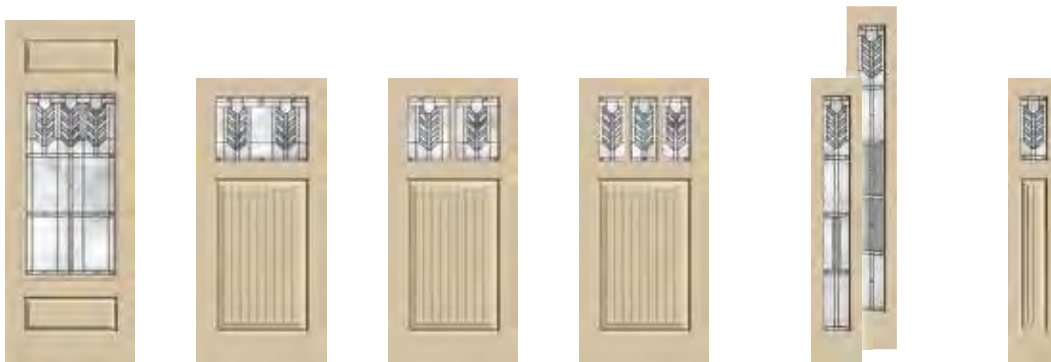

CCV89815 ◆ ■■ 3'0" x 8'0"	CCV912 ◆ ◆ ■■ 3'0" x 6'8"	CCV922 ◆ ◆ ■■ ■■ 3'0" x 6'8"	CCV932 ◆ ◆ ■■ ■■ 3'0" x 6'8"	CCV912SL ◆ ◆ ■■ 12" x 6'8" 14" x 6'8"	CCV8112SL ◆ ◆ ■■ 12" x 8'0" 14" x 8'0"	CCV9012SL ◆ ◆ ◆ 12" x 6'8" 14" x 6'8"