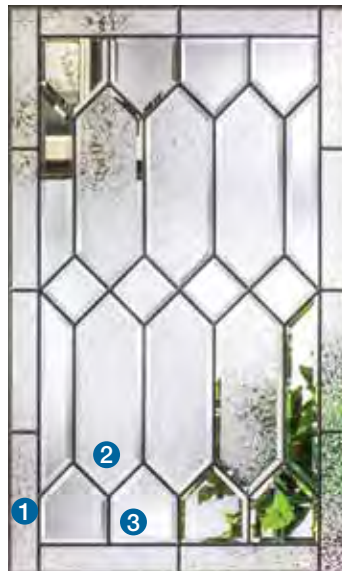

Black Nickel

Black Nickel