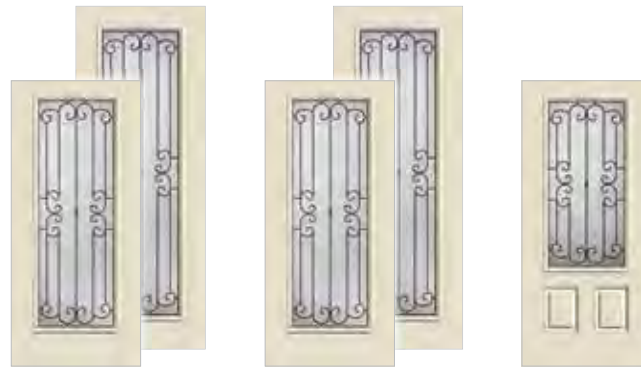

S574 X6 2'6" x 6'8" † 2'8" x 6'8" †‡ 2'10" x 6'8" †‡ 3'0" x 6'8" †‡	S8574 X6 2'6" x 8'0" 2'8" x 8'0" 2'10" x 8'0" 3'0" x 8'0"	S571 ■ X6 2'6" x 6'8" † 2'8" x 6'8" †‡ 2'10" x 6'8" †‡ 3'0" x 6'8" †‡ 3'6" x 6'8"	S8571 ■ X6 2'6" x 8'0" 2'8" x 8'0" 2'10" x 8'0" 3'0" x 8'0" 3'6" x 8'0"	S543 X6 2'8" x 6'8" 2'10" x 6'8" 3'0" x 6'8"

*Not recommended for use behind storm doors or to be painted dark colors, if exposed to direct sunlight.
Note: See page 273 for important product details that may help with your purchase decision.