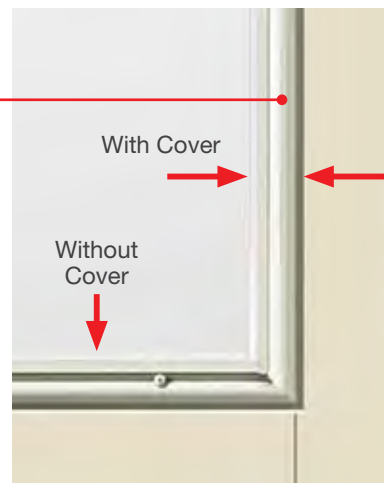

Impact Doors

Feature a built-in 24-gauge steel plate lining.

Impact Glass

Features special laminated glass construction.

Impact Lip-Lite Frame

Features durable, paintable aluminum construction.

An attractive scrolled profile gives a thin, sleek appearance and a screw channel cover helps hide unsightly screws.