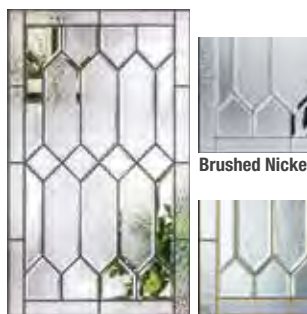

Black Nickel Brass

Crystalline Page 207
Glass Privacy Rating: **7**