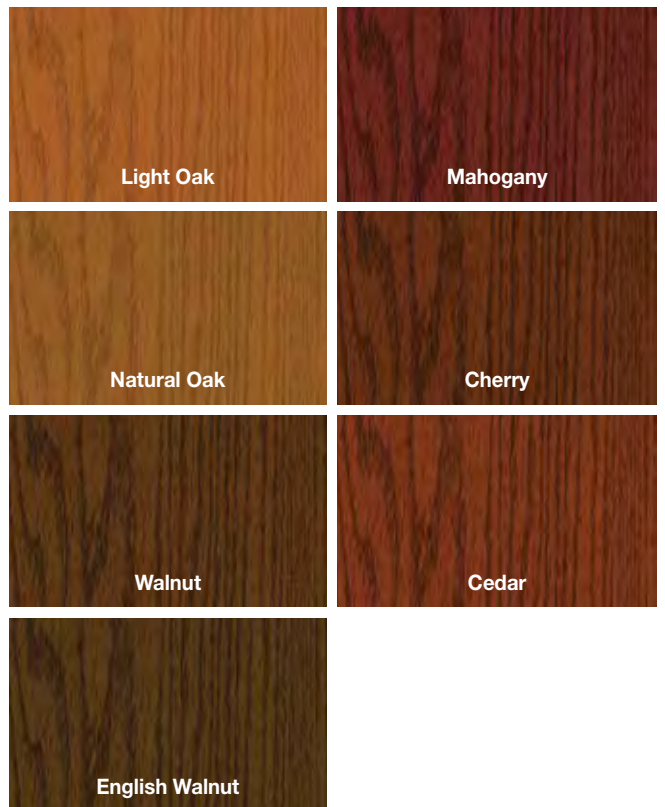

Classic-Craft® Rustic Collection™

Classic-Craft® Oak Collection™

Fiber-Classic® Mahogany Collection™

Fiber-Classic® Oak Collection™

Special Quote Program

Don't sacrifice the look you want. In addition to thousands of standard glass choices, we offer additional glass options through our Special Quote Program to help you find the right look for virtually any home.