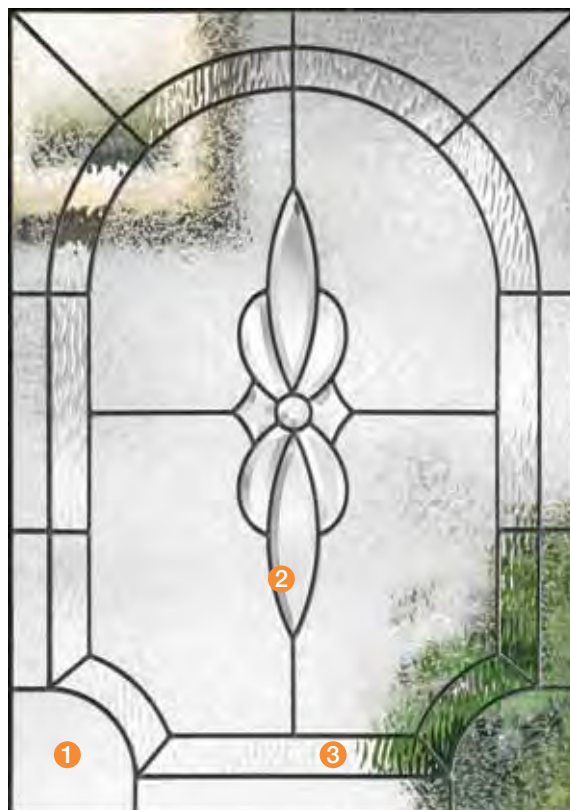

Black Nickel