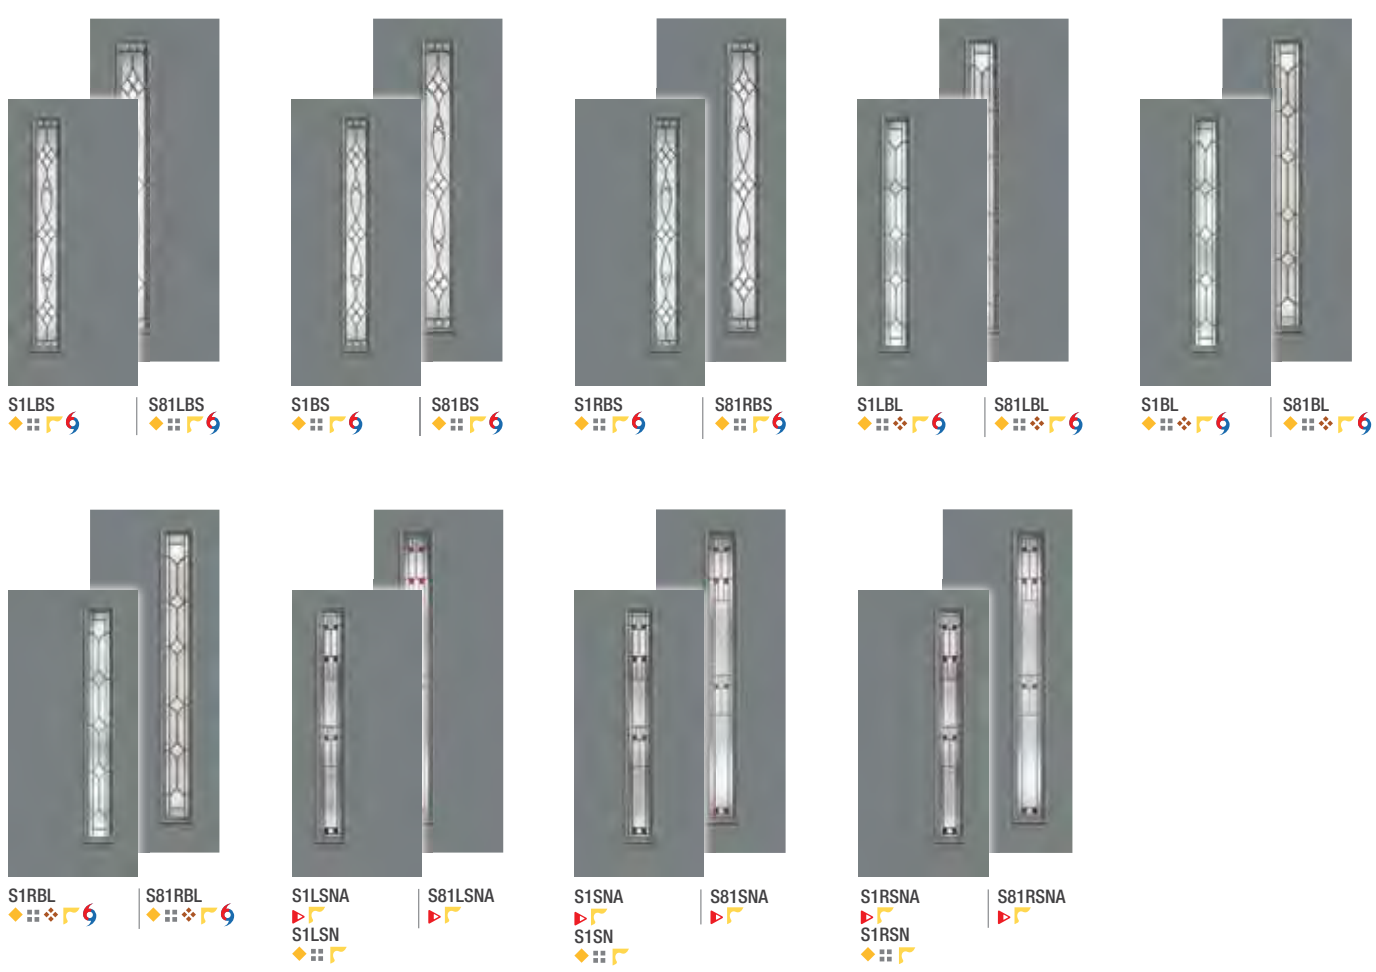

Línea

Note: Product images show exterior side of door.

Línea Continues on next page.

Privacy & Textured Glass Options

Add the code to the blank in the style number for the desired door and glass combination. For details on glass options, see page 234.

XE = Satin Etch Glass   XJ = Chinchilla Glass   XN = Granite Glass
XC = Chord Glass   XR = Rainglass

Key

- ★ Low-E Glass (LE)
- Art Glass / Black Nickel Caming (1D)
- Black Nickel Caming (1D)
- Brushed Nickel Caming (1C)
- Brass Caming (1A)
- ✕ Wrought Iron (1W)
- └ Flat Lite Frame*
- ◀ Scrolled Lite Frame
- Ⓜ WBDR / HVHZ Options