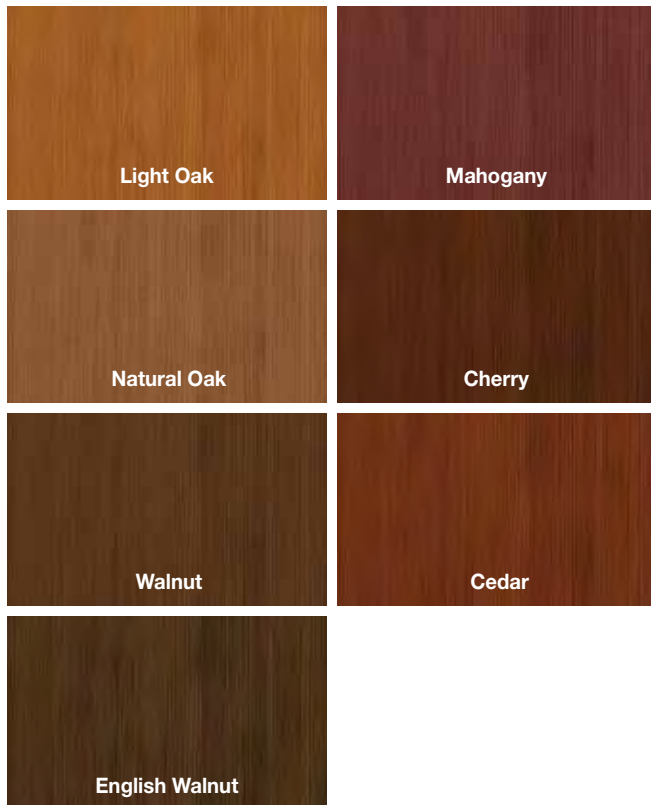

Classic-Craft® Mahogany Collection™

Note: Finish colors may vary from an actual application due to fluctuations in finishing or printing. See page 273 for important product details that may help with your purchase decision.