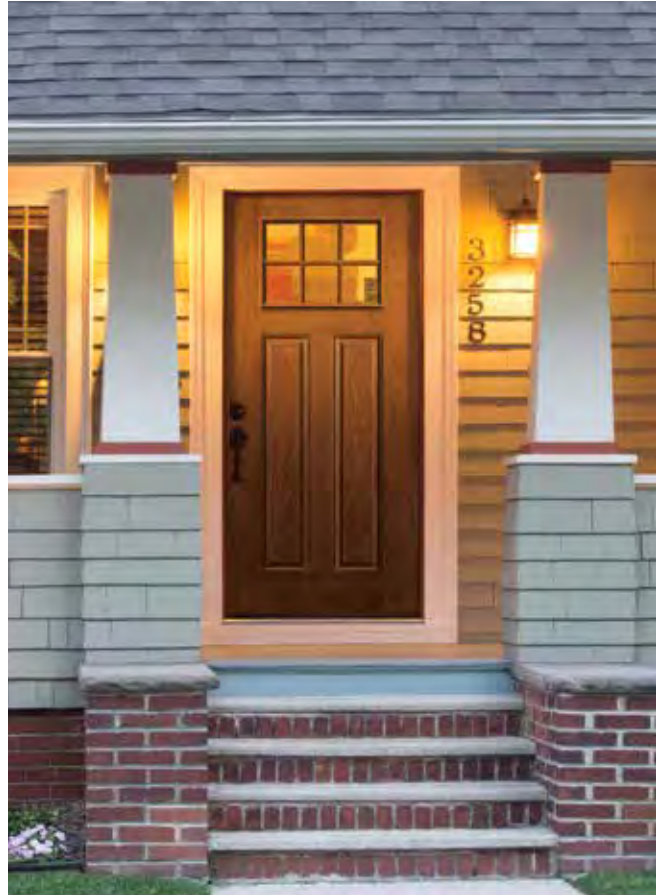

Fixed Grilles

Fixed grilles are molded as part of the lite frame on the interior and exterior panes of tempered glass. Can be stained or painted to complement the home décor.

Look for the (◆) icon.