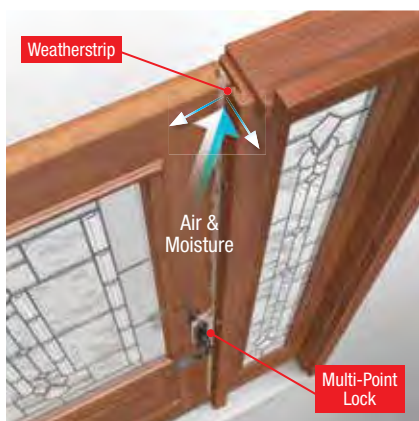

- 3 Hinges** position the **door** to properly compress the **weatherstrip** to help form a tight, even seal against air and moisture infiltration when the door closes.

- 4 Weatherstrip** is specifically engineered in a variety of profiles to provide the best possible fit with our door systems, helping to deliver a precise seal between the **door and frame**.