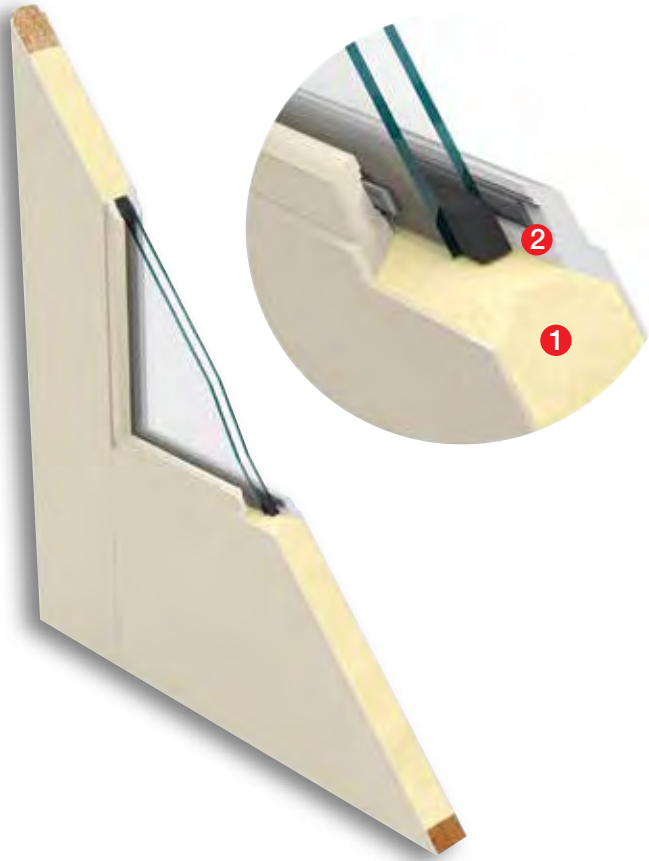

Up to 16% wider daylight opening

Flush-Glazed Glass

Traditional Lip-Lite

Wider Daylight Opening*

Let in more natural light with up to a 16% increase in visible glass area.

Seamless, Clean Lines

Factory-built, seamless construction eliminates the need for a lite frame and screw plugs.