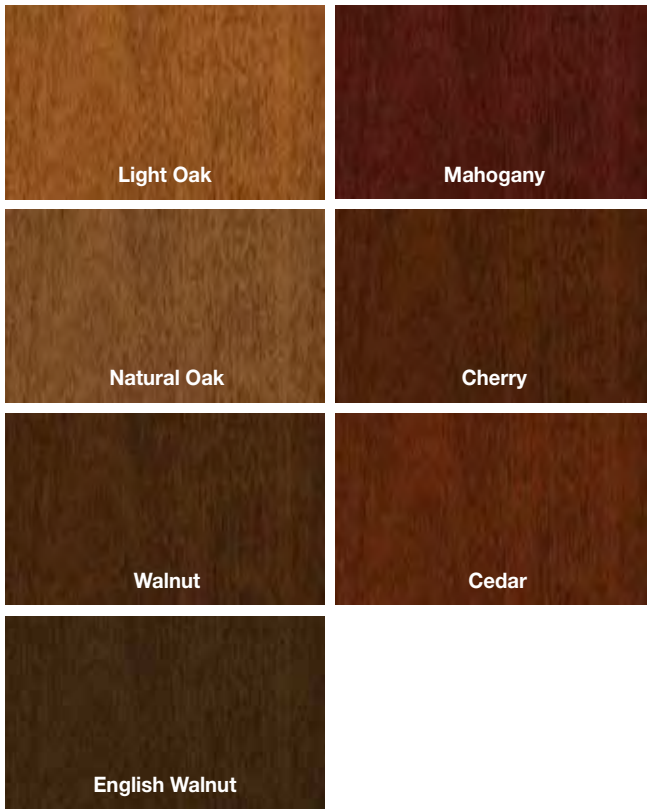

Classic-Craft® Rustic Collection™