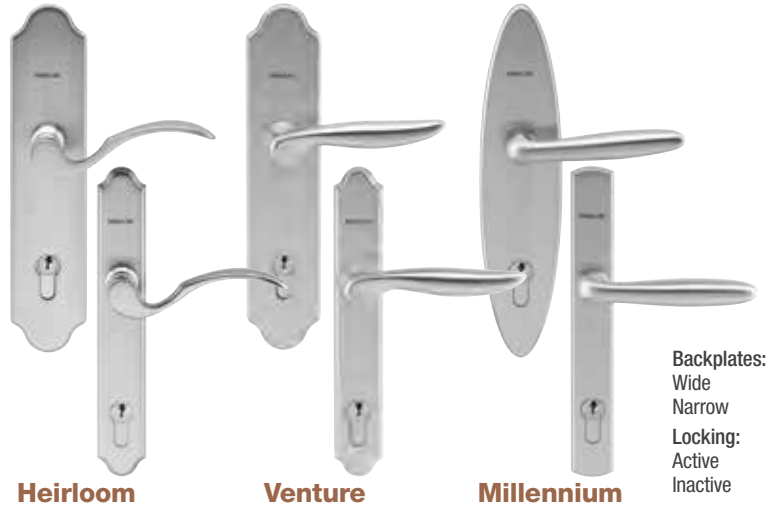

Handleset Options for Standard Door MPLS

Designed to complement Thermo-Tru door styles from traditional to contemporary.