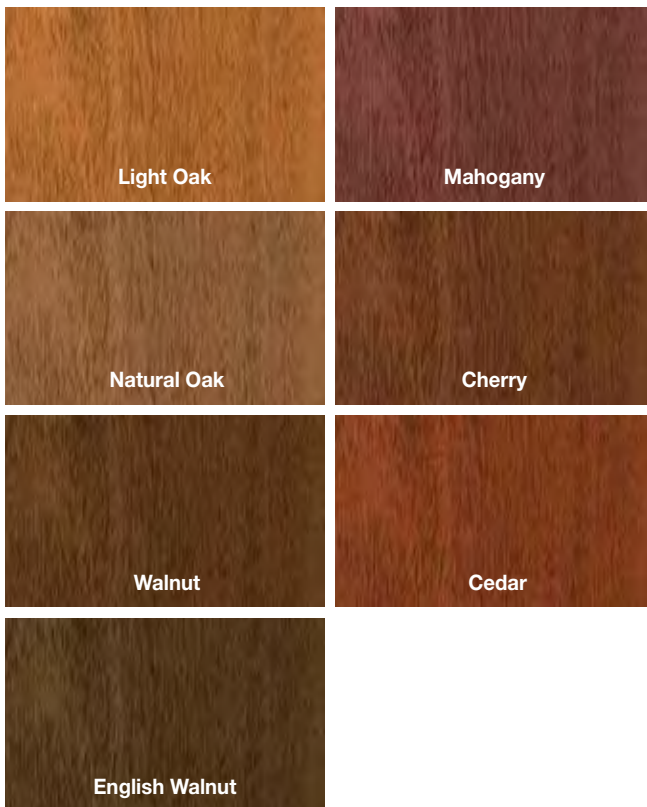

Fiber-Classic® Mahogany Collection™