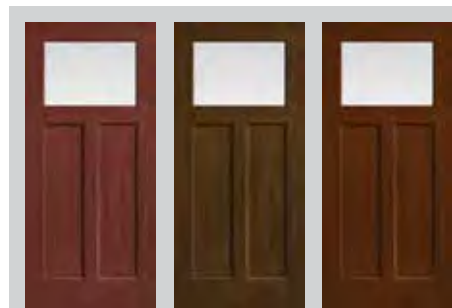

Flush-Glazed Fiberglass Door Replacement Rider

Provides protection in case of accidental glass breakage during residential and multi-family construction or installation. Therma-Tru will replace the flush-glazed fiberglass door and glass.