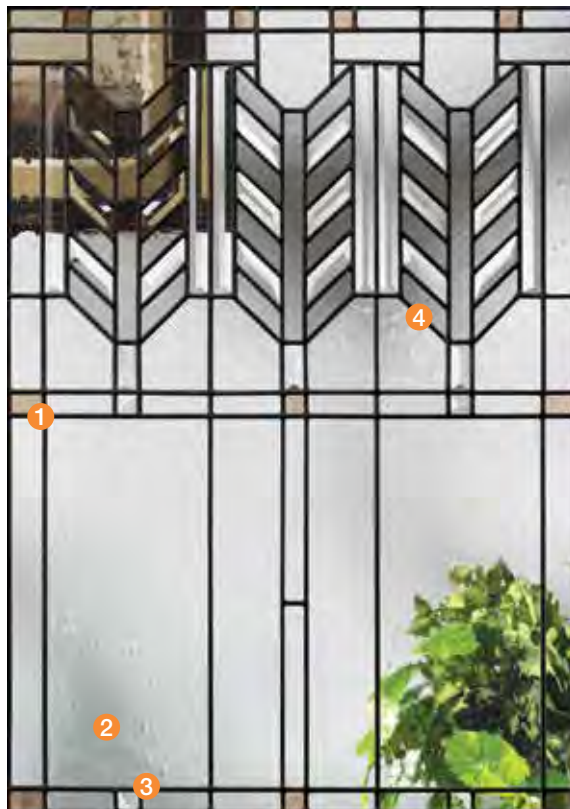

Classic-Craft® Decorative & Specialty Glass Designs

Villager™

Villager beautifully interprets the Craftsman chevron design with ① bronze waterglass, ② seeded glass, ③ clear bevels, ④ gray artique glass and coming. Artistically authentic in every detail.

Available in:
American Style Collection™
Mahogany Collection™
Rustic Collection™
Oak Collection™
Canvas Collection™

1 5 10
Glass Privacy Rating

Black Nickel